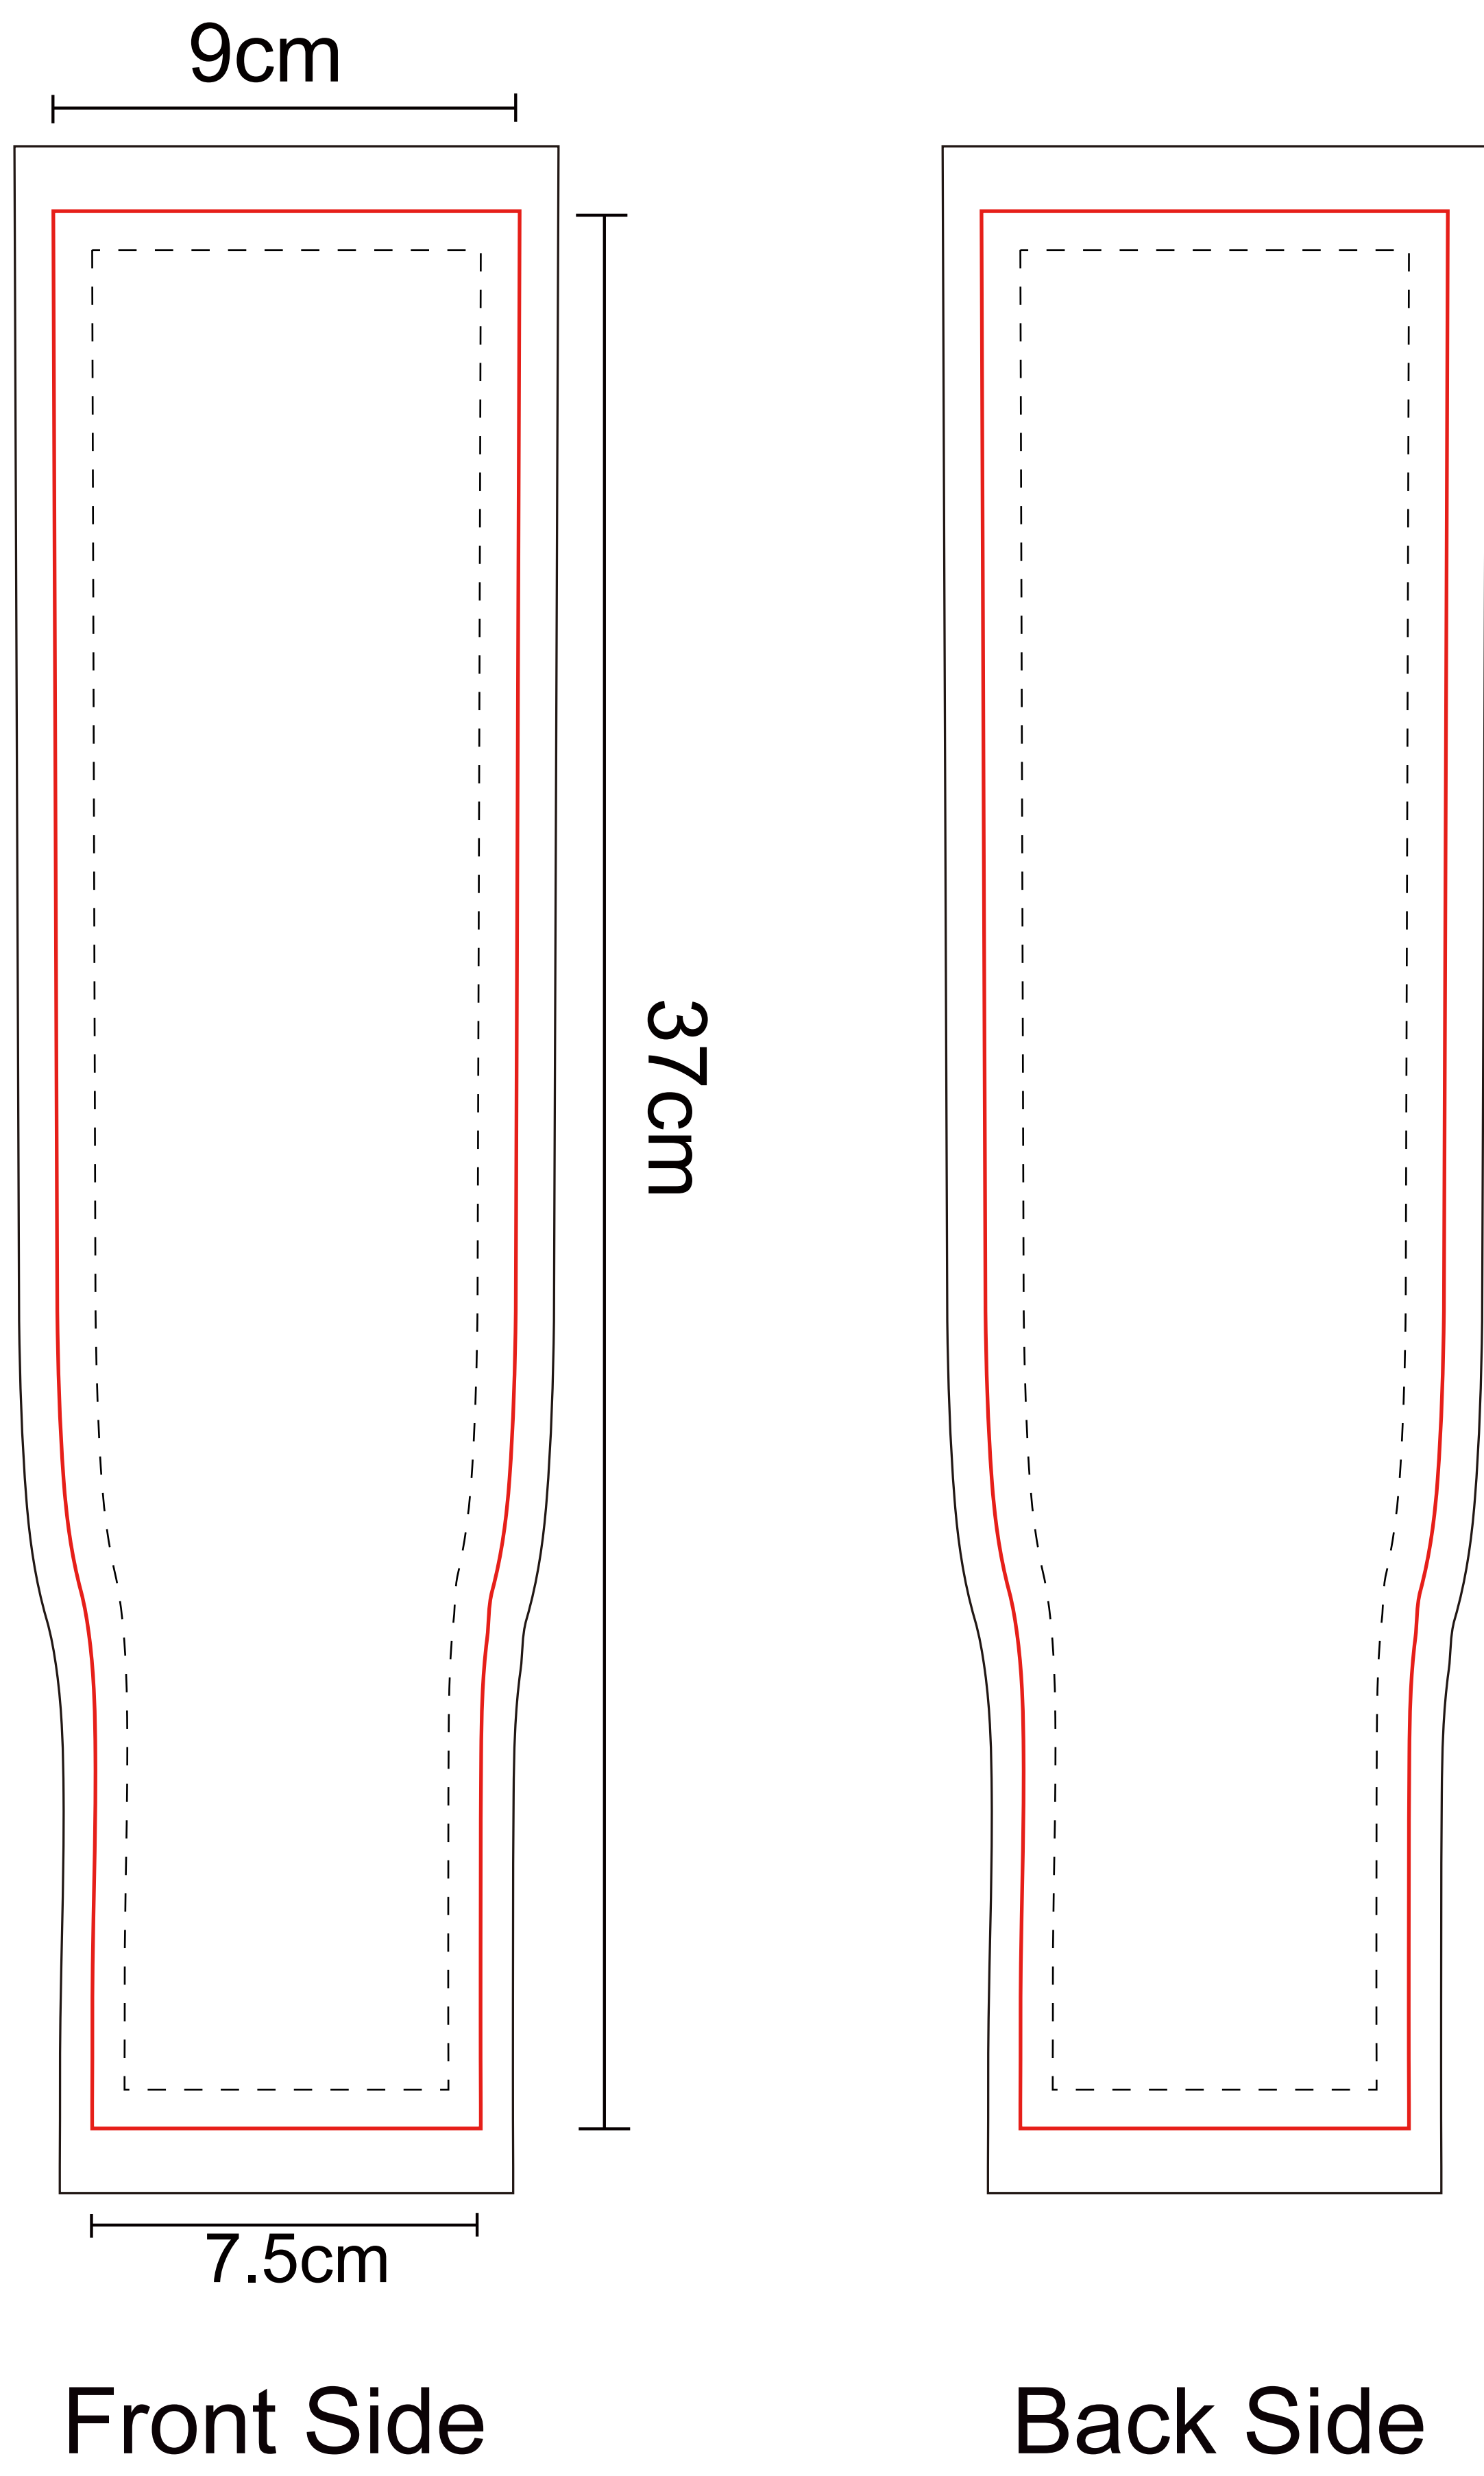

Custom Arm Sleeve-(7.5*9*37cm)

Custom Arm Sleeve-(9*11*44cm)